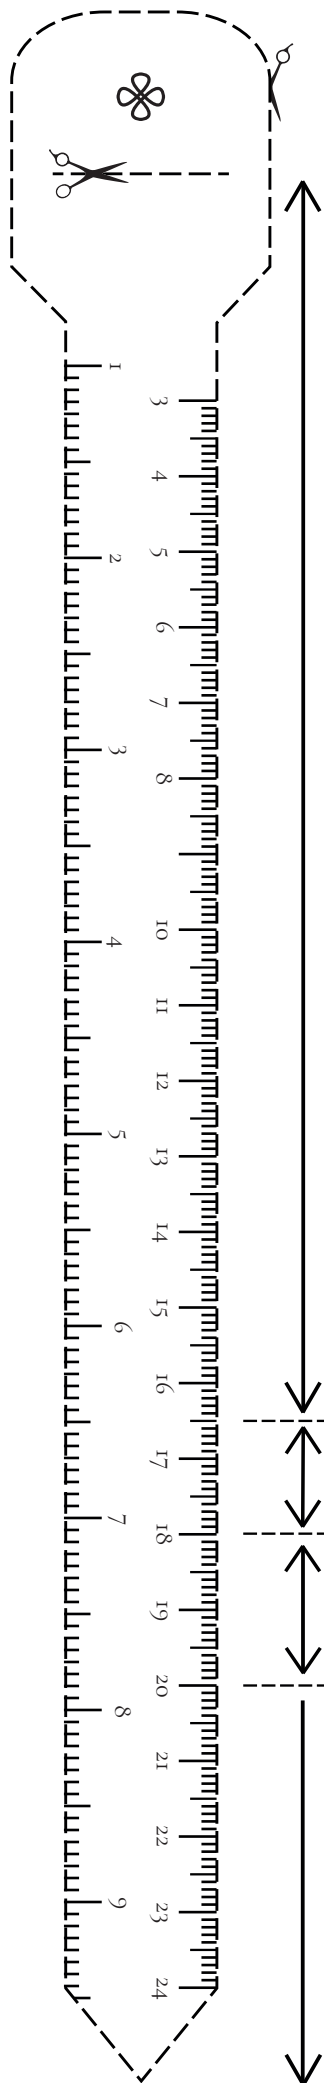

FORTUNA

B E A D S

HOW TO MEASURE YOUR WRIST

Printed correctly?

Check the size of the line above by holding any standard card from your wallet next to it.

16,5 cm or less
Size S

16,5 - 18 cm
Size M

18 - 20 cm
Size L

20 cm or more
contact FortunaBeads